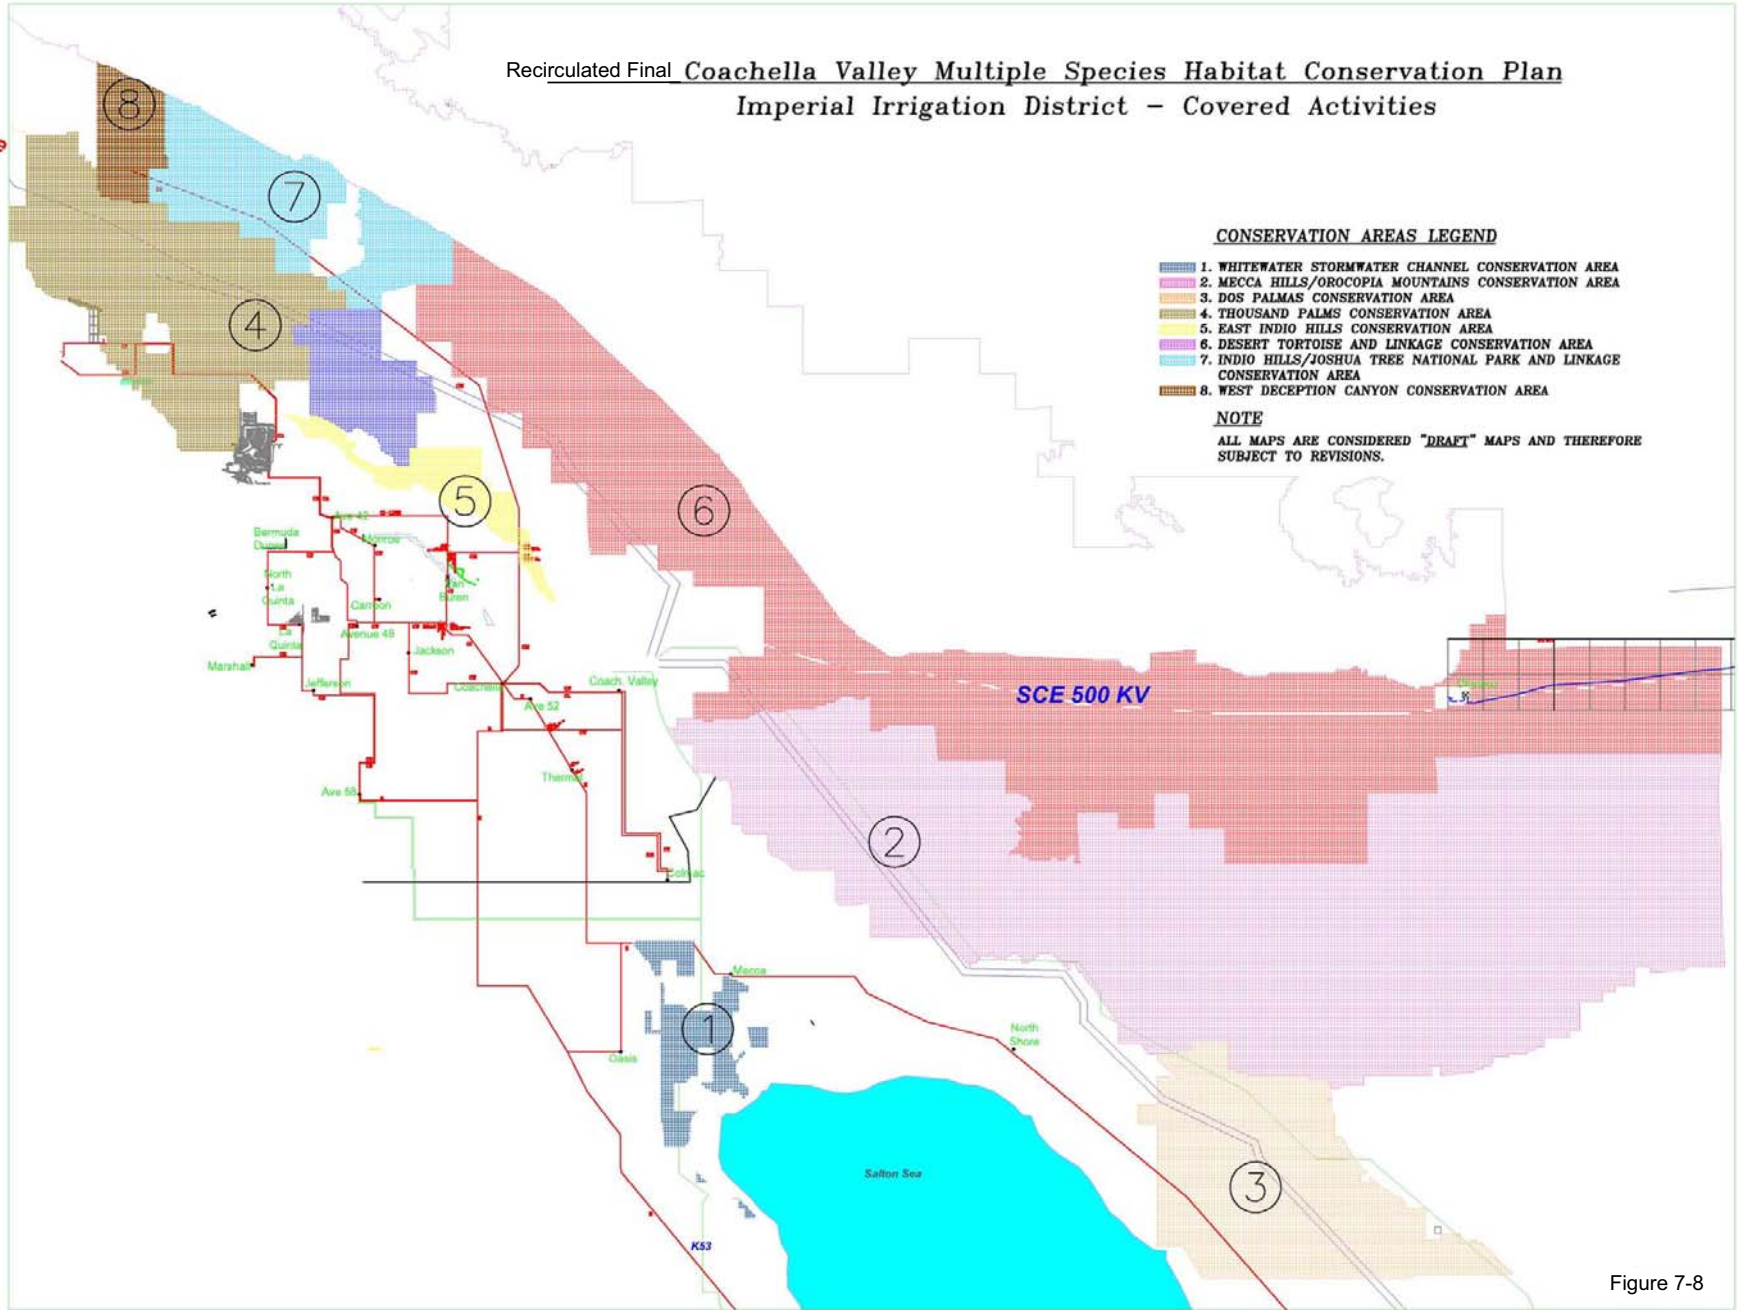

Recirculated Final Coachella Valley Multiple Species Habitat Conservation Plan
 Imperial Irrigation District – Covered Activities

Figure 7-8